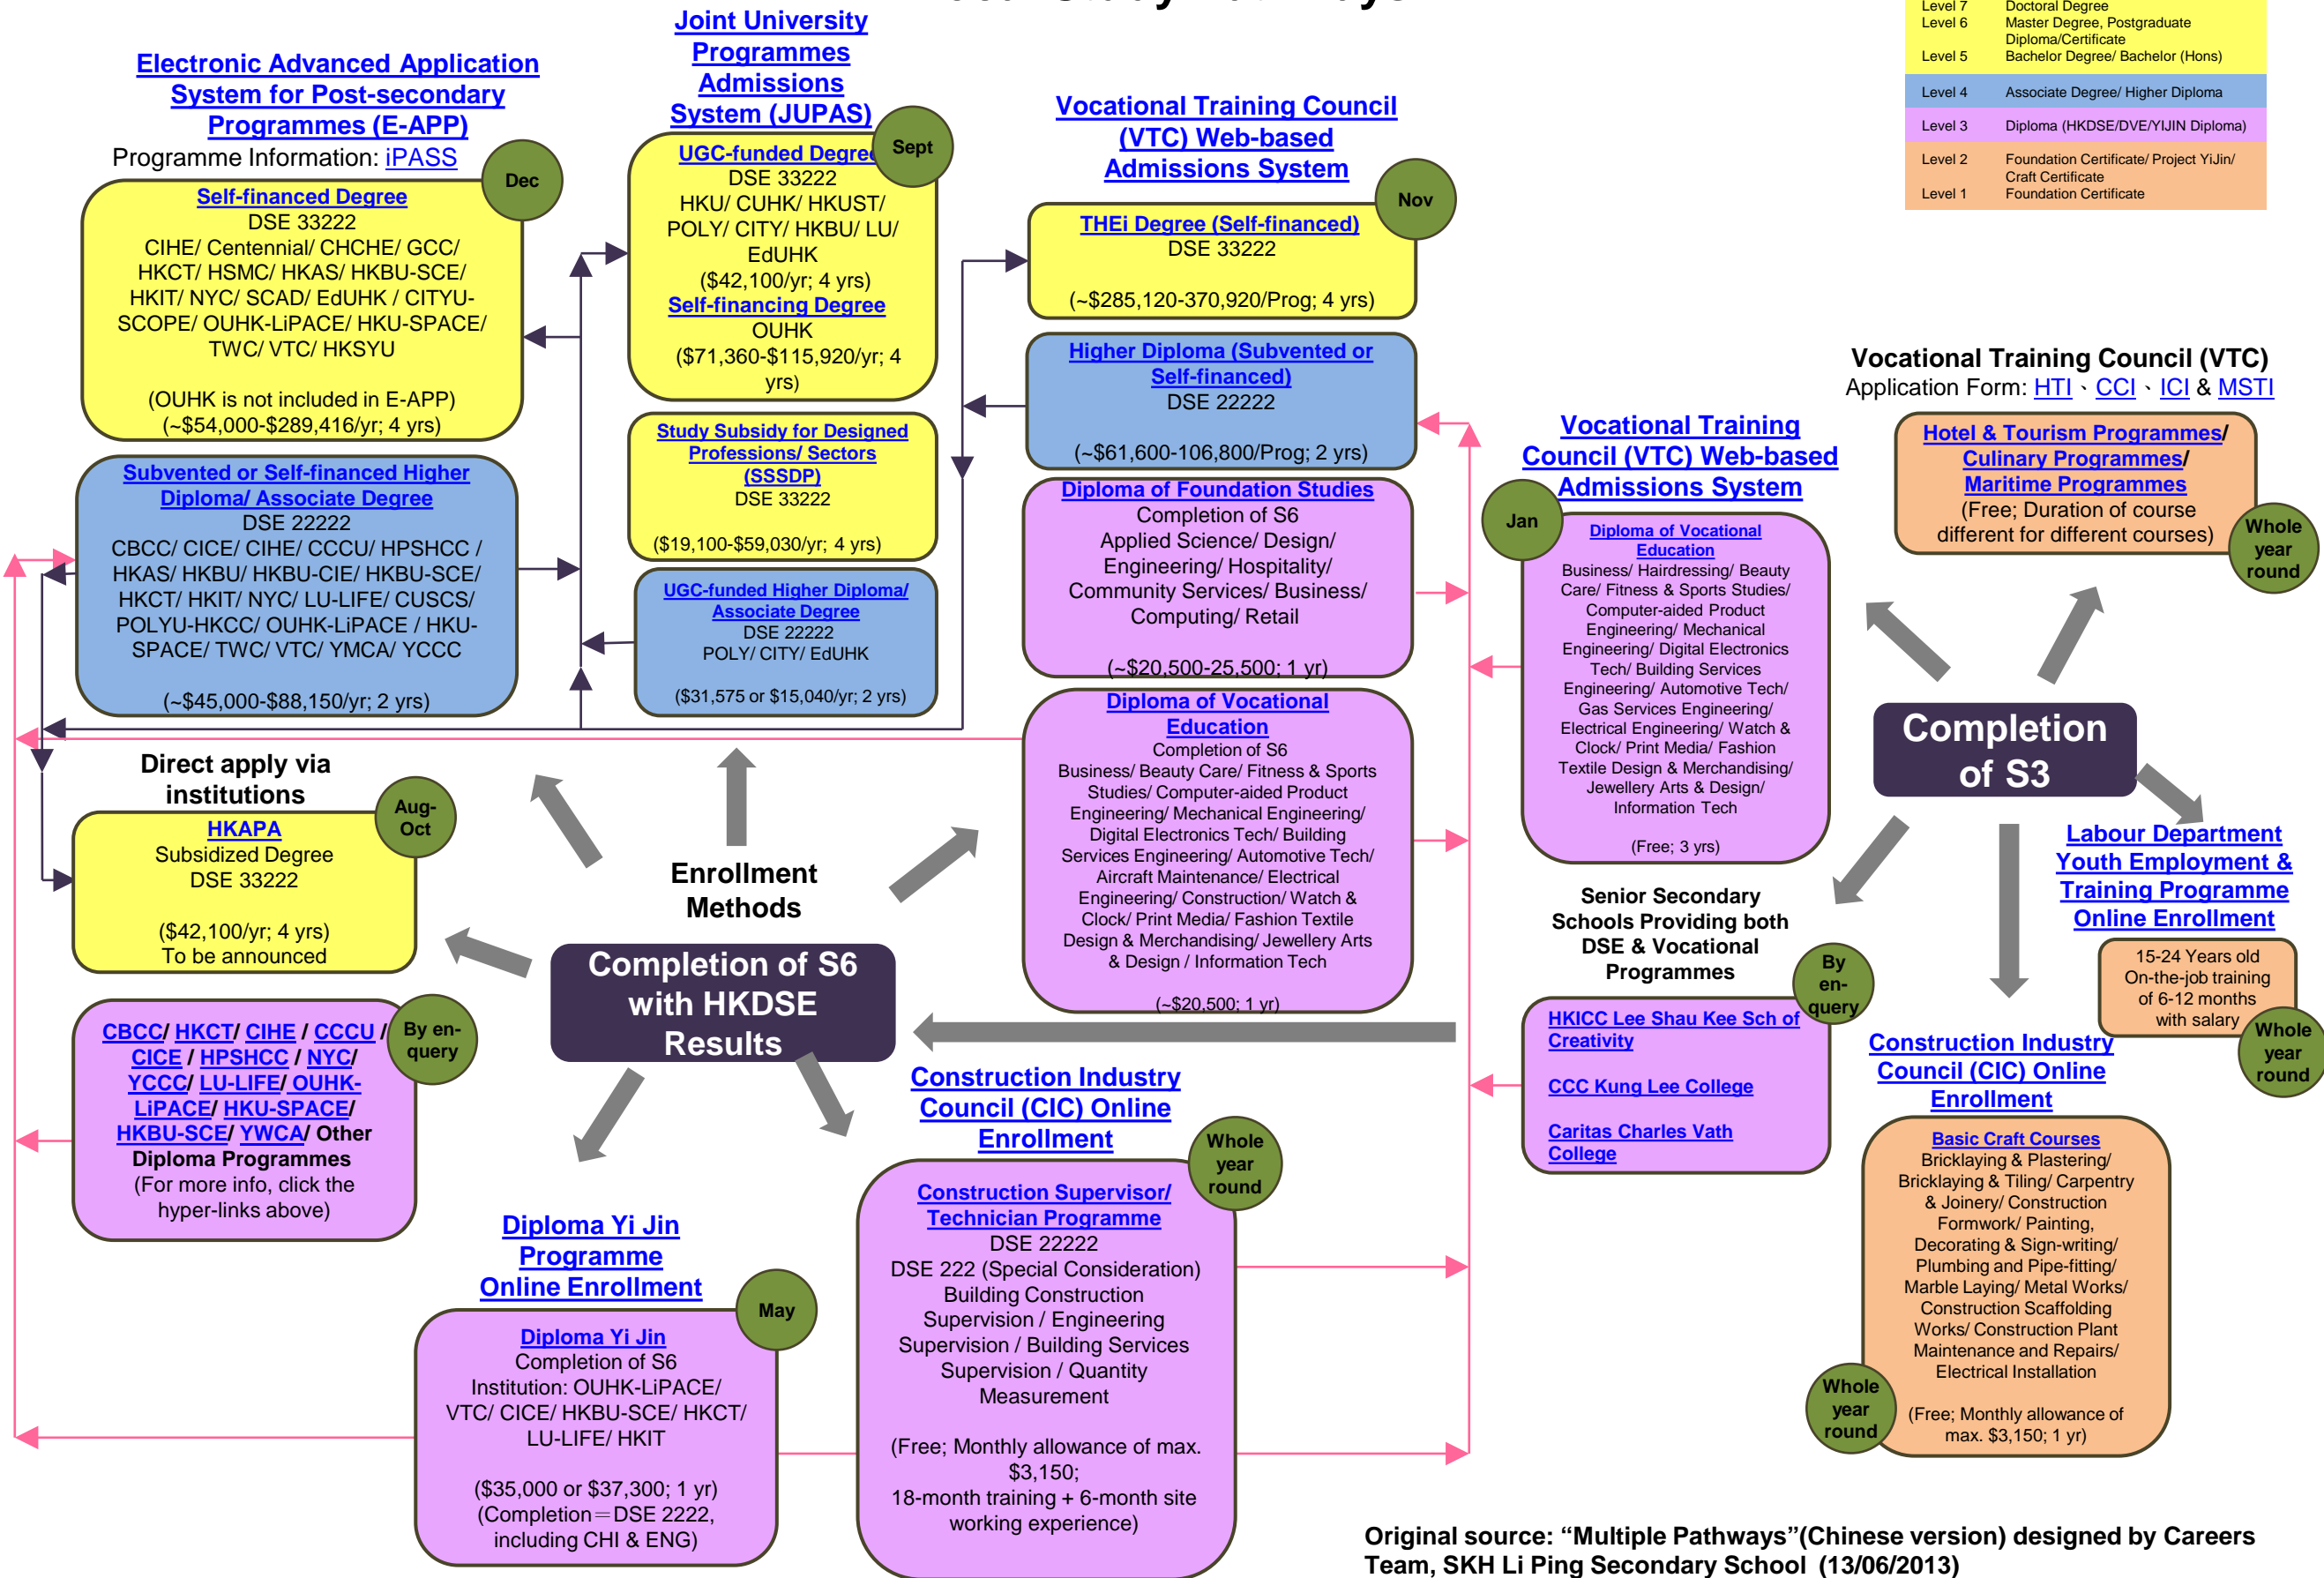

Local Study Pathways

Qualifications Framework	
Level 7	Doctoral Degree
Level 6	Master Degree, Postgraduate Diploma/Certificate
Level 5	Bachelor Degree/ Bachelor (Hons)
Level 4	Associate Degree/ Higher Diploma
Level 3	Diploma (HKDSE/DVE/YIJIN Diploma)
Level 2	Foundation Certificate/ Project YiJin/ Craft Certificate
Level 1	Foundation Certificate

Original source: "Multiple Pathways"(Chinese version) designed by Careers Team, SKH Li Ping Secondary School (13/06/2013)
 This version revised based on the Chinese version of HKACMG (30/06/2014)
 Updated as of 23/11/2016 by CLAP for Youth @ JC
 * For most updated information, please refer to the relative websites.